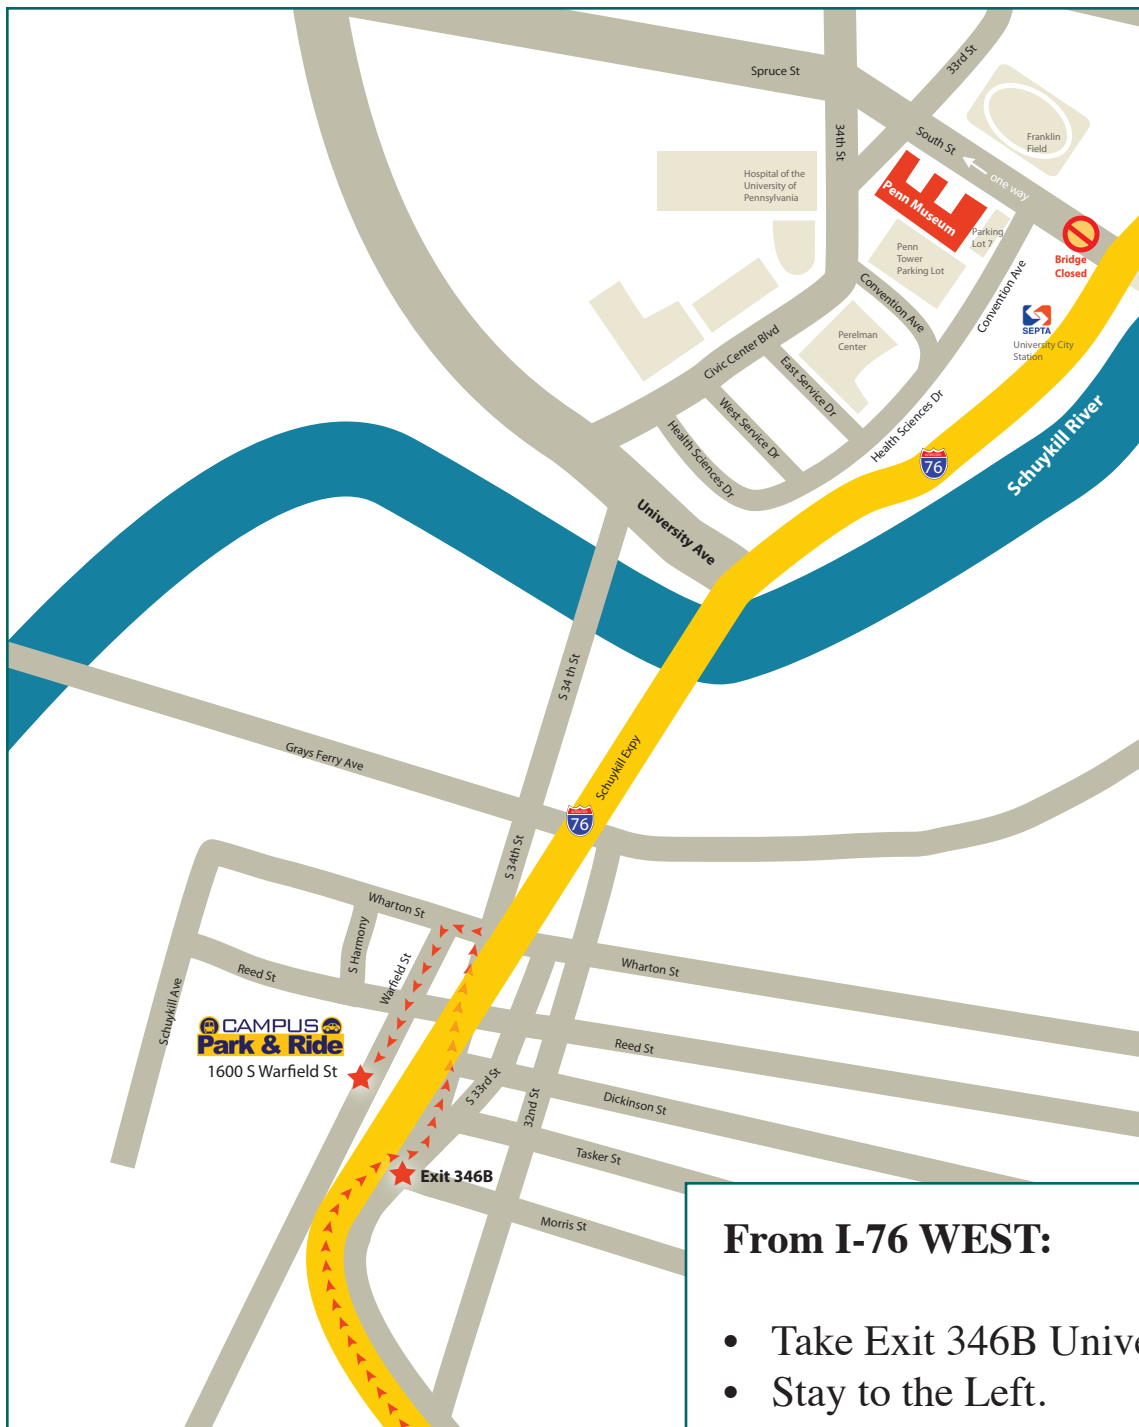

To Campus Park and Ride @ 1600 S Warfield Street, Philadelphia, PA 19145

### From I-76 WEST:

- Take Exit 346B University Ave.
- Stay to the Left.
- Turn LEFT at the light onto Wharton St.
- Go 100 feet.
- Turn LEFT onto Warfield St.
- Proceed for 1/4 mile to entrance