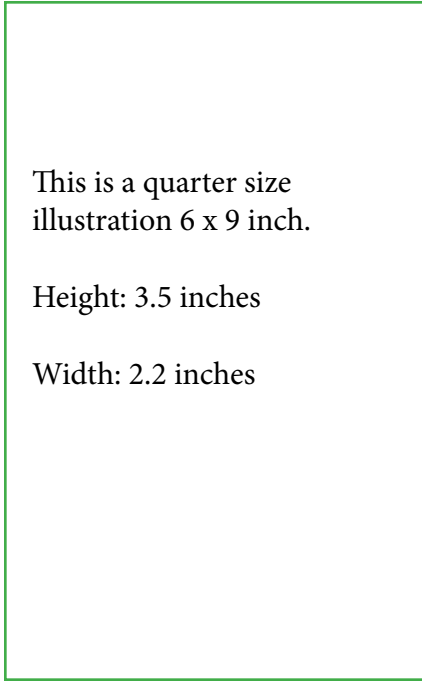

Caption goes here or underneath depending.

quas sequae nonseque nis ducil
ipsusandita nulparum rat dolest,
utecese quasseq uaspictiunt in et
adis aut aditemo luptatust, sunt
qui te nulparibus.

Caption goes here or to the side depending.

Fugit re mo id mi, si adi te nimpore etur ab ipis et rendandam voloreium-
que prature voloreriore peribearios aut rem faceritat eaturiosae pa sandit, si
culparum voluptatint ra is endic temperuntur? Iquia sit quides aut expelle
ndiorat.

Fic test officium vollestis net deris et et facerundam, omnient rem ist ad
quiam que et atquiderum remque dolectis aute magnien ditate sum quas
excesto dolorrume pellorio et dolorum quaesedio magni commolo rehen-
dae is ipsum eatur alic tem facepra tqamusam rem volor modia voluptae
adiore conserum qui nestrup tatur, conet el eumentium di ut faccum elit